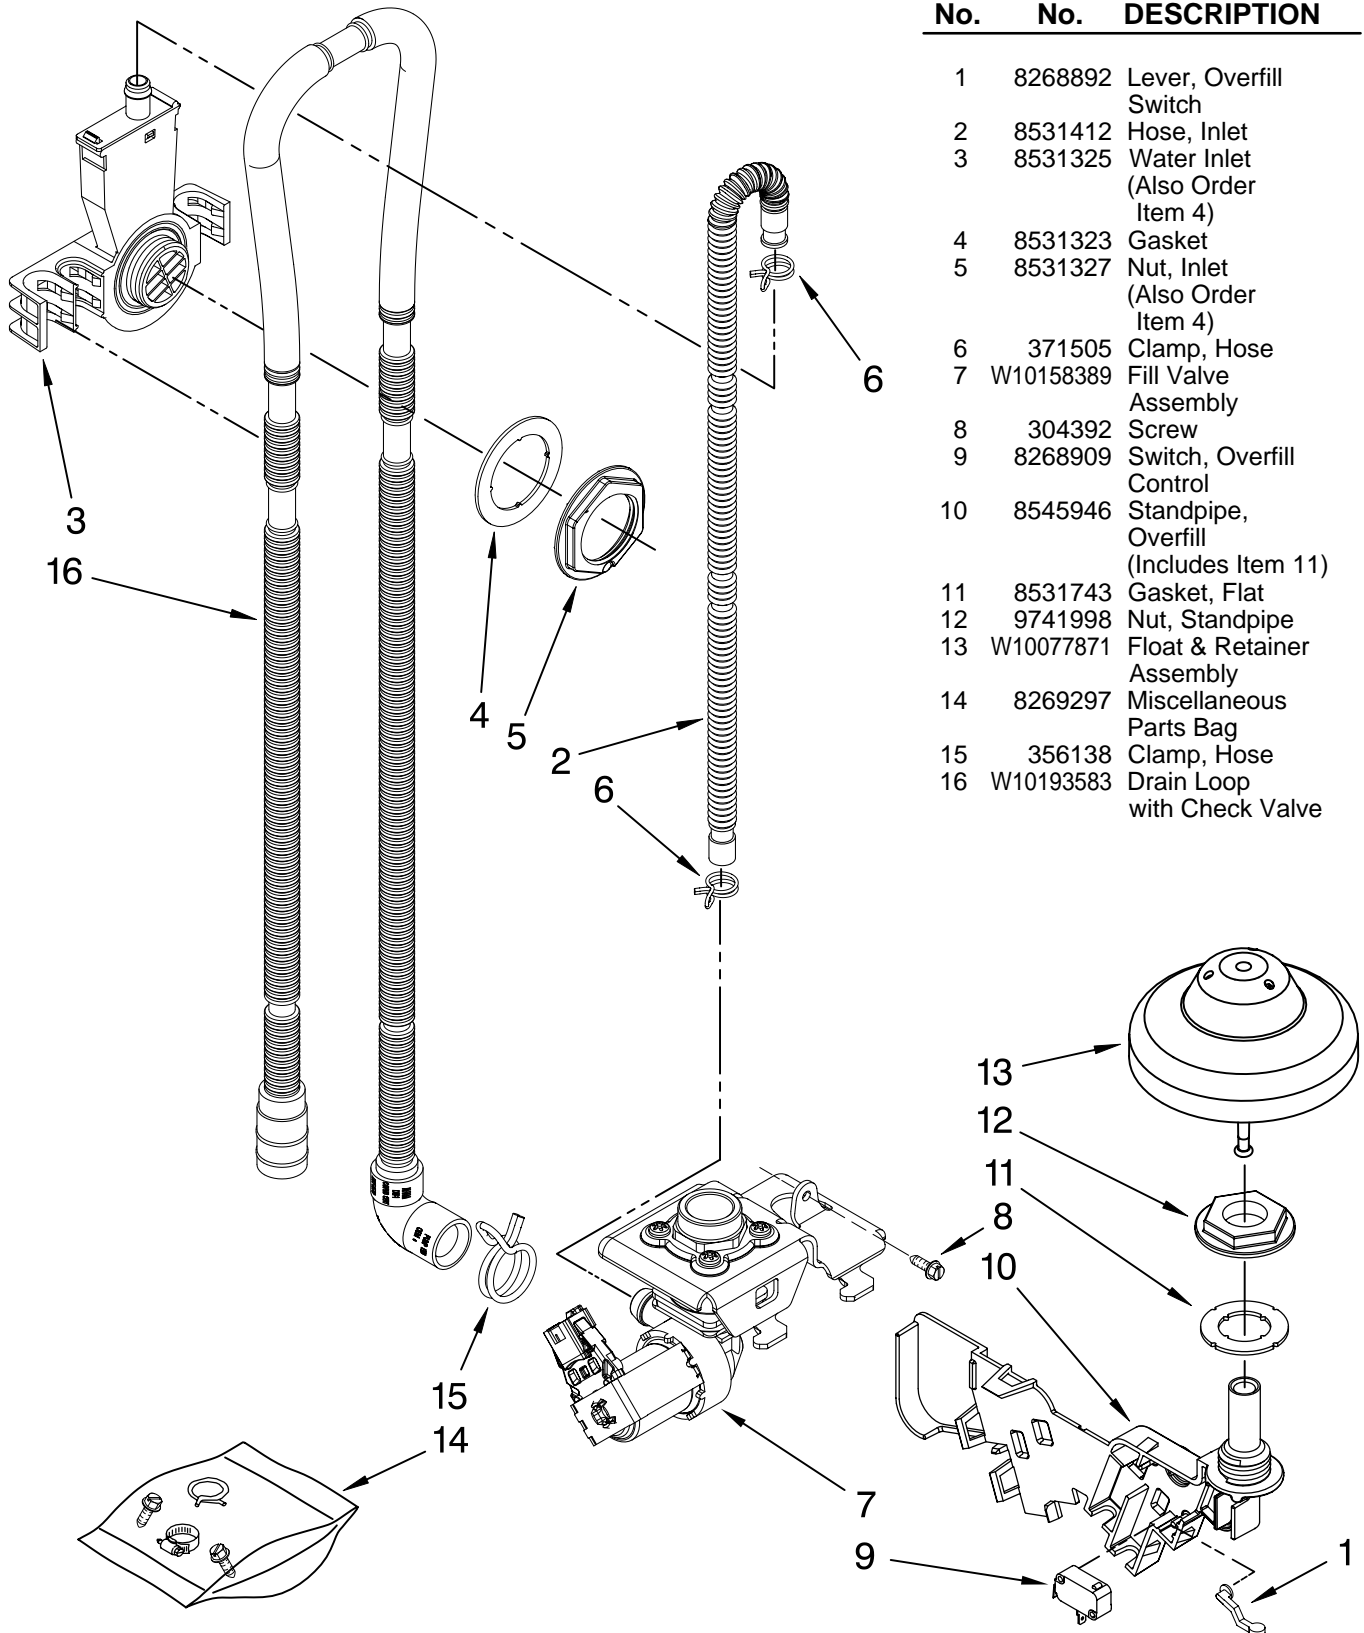

Illus. No.	Part No.	DESCRIPTION
6	8269259	Gasket, Vent
7	W10077877	Deflector, Vent (Also Order Item 6)
8	W10077882	Dispenser, Assembly
9	W10077881	Knob, Rinse Aid
10	8545608	Harness, Vent Motor

Illus. No.	Part No.	DESCRIPTION
11	W10238390	Wiring Harness
12	W10177098	Screw
13	8535660	Seal, Console/door
14	8535637	Bracket, Dispenser
15	8531865	Shield, Dispenser
16	3369051	Screw

FOR ORDERING INFORMATION REFER TO PARTS PRICE LIST

TUB AND FRAME PARTS

For Model: KUDE70CVSS0
(Stainless)

Illus. No.	Part No.	DESCRIPTION
1	W10194844	Tub Assembly (Also Includes Heater Assembly)
2	8574123	Barrier, Moisture Undercounter
3	W10112096	Door Seal
4	W10082838	Plug Tub
5	3378128	Washer Pronged Cup
6	3400014	Screw
7	W10179427	Seal, Cabinet
8	8573061	Strain Relief
9	W10084086	Door, Balance Assembly
10	3367670	Screw
11	8269145	Bracket, Undercounter
12	3400074	Screw
13	3400924	Retainer, Push-in
14	3370389	Screw
15	8268977	Wheel Leg
16	8524584	Leveler, Leg
17	W10077370	Strike, Latch
18	8270020	Spring, Door Balance
19	3400892	Screw
20	8268991	Cover, Terminal Box
21	W10158291	Cable, Door Balance
22	8268587	Insulator, Sound
23	304666	Retainer, Push
24	8573239	Shield, Sound Tub
25	9742648	Bracket, Thermostat
26	661566	Thermostat
27	W10190766	Panel, Right Side
28	W10190767	Panel, Left Side
29	3400924	Retainer, Push